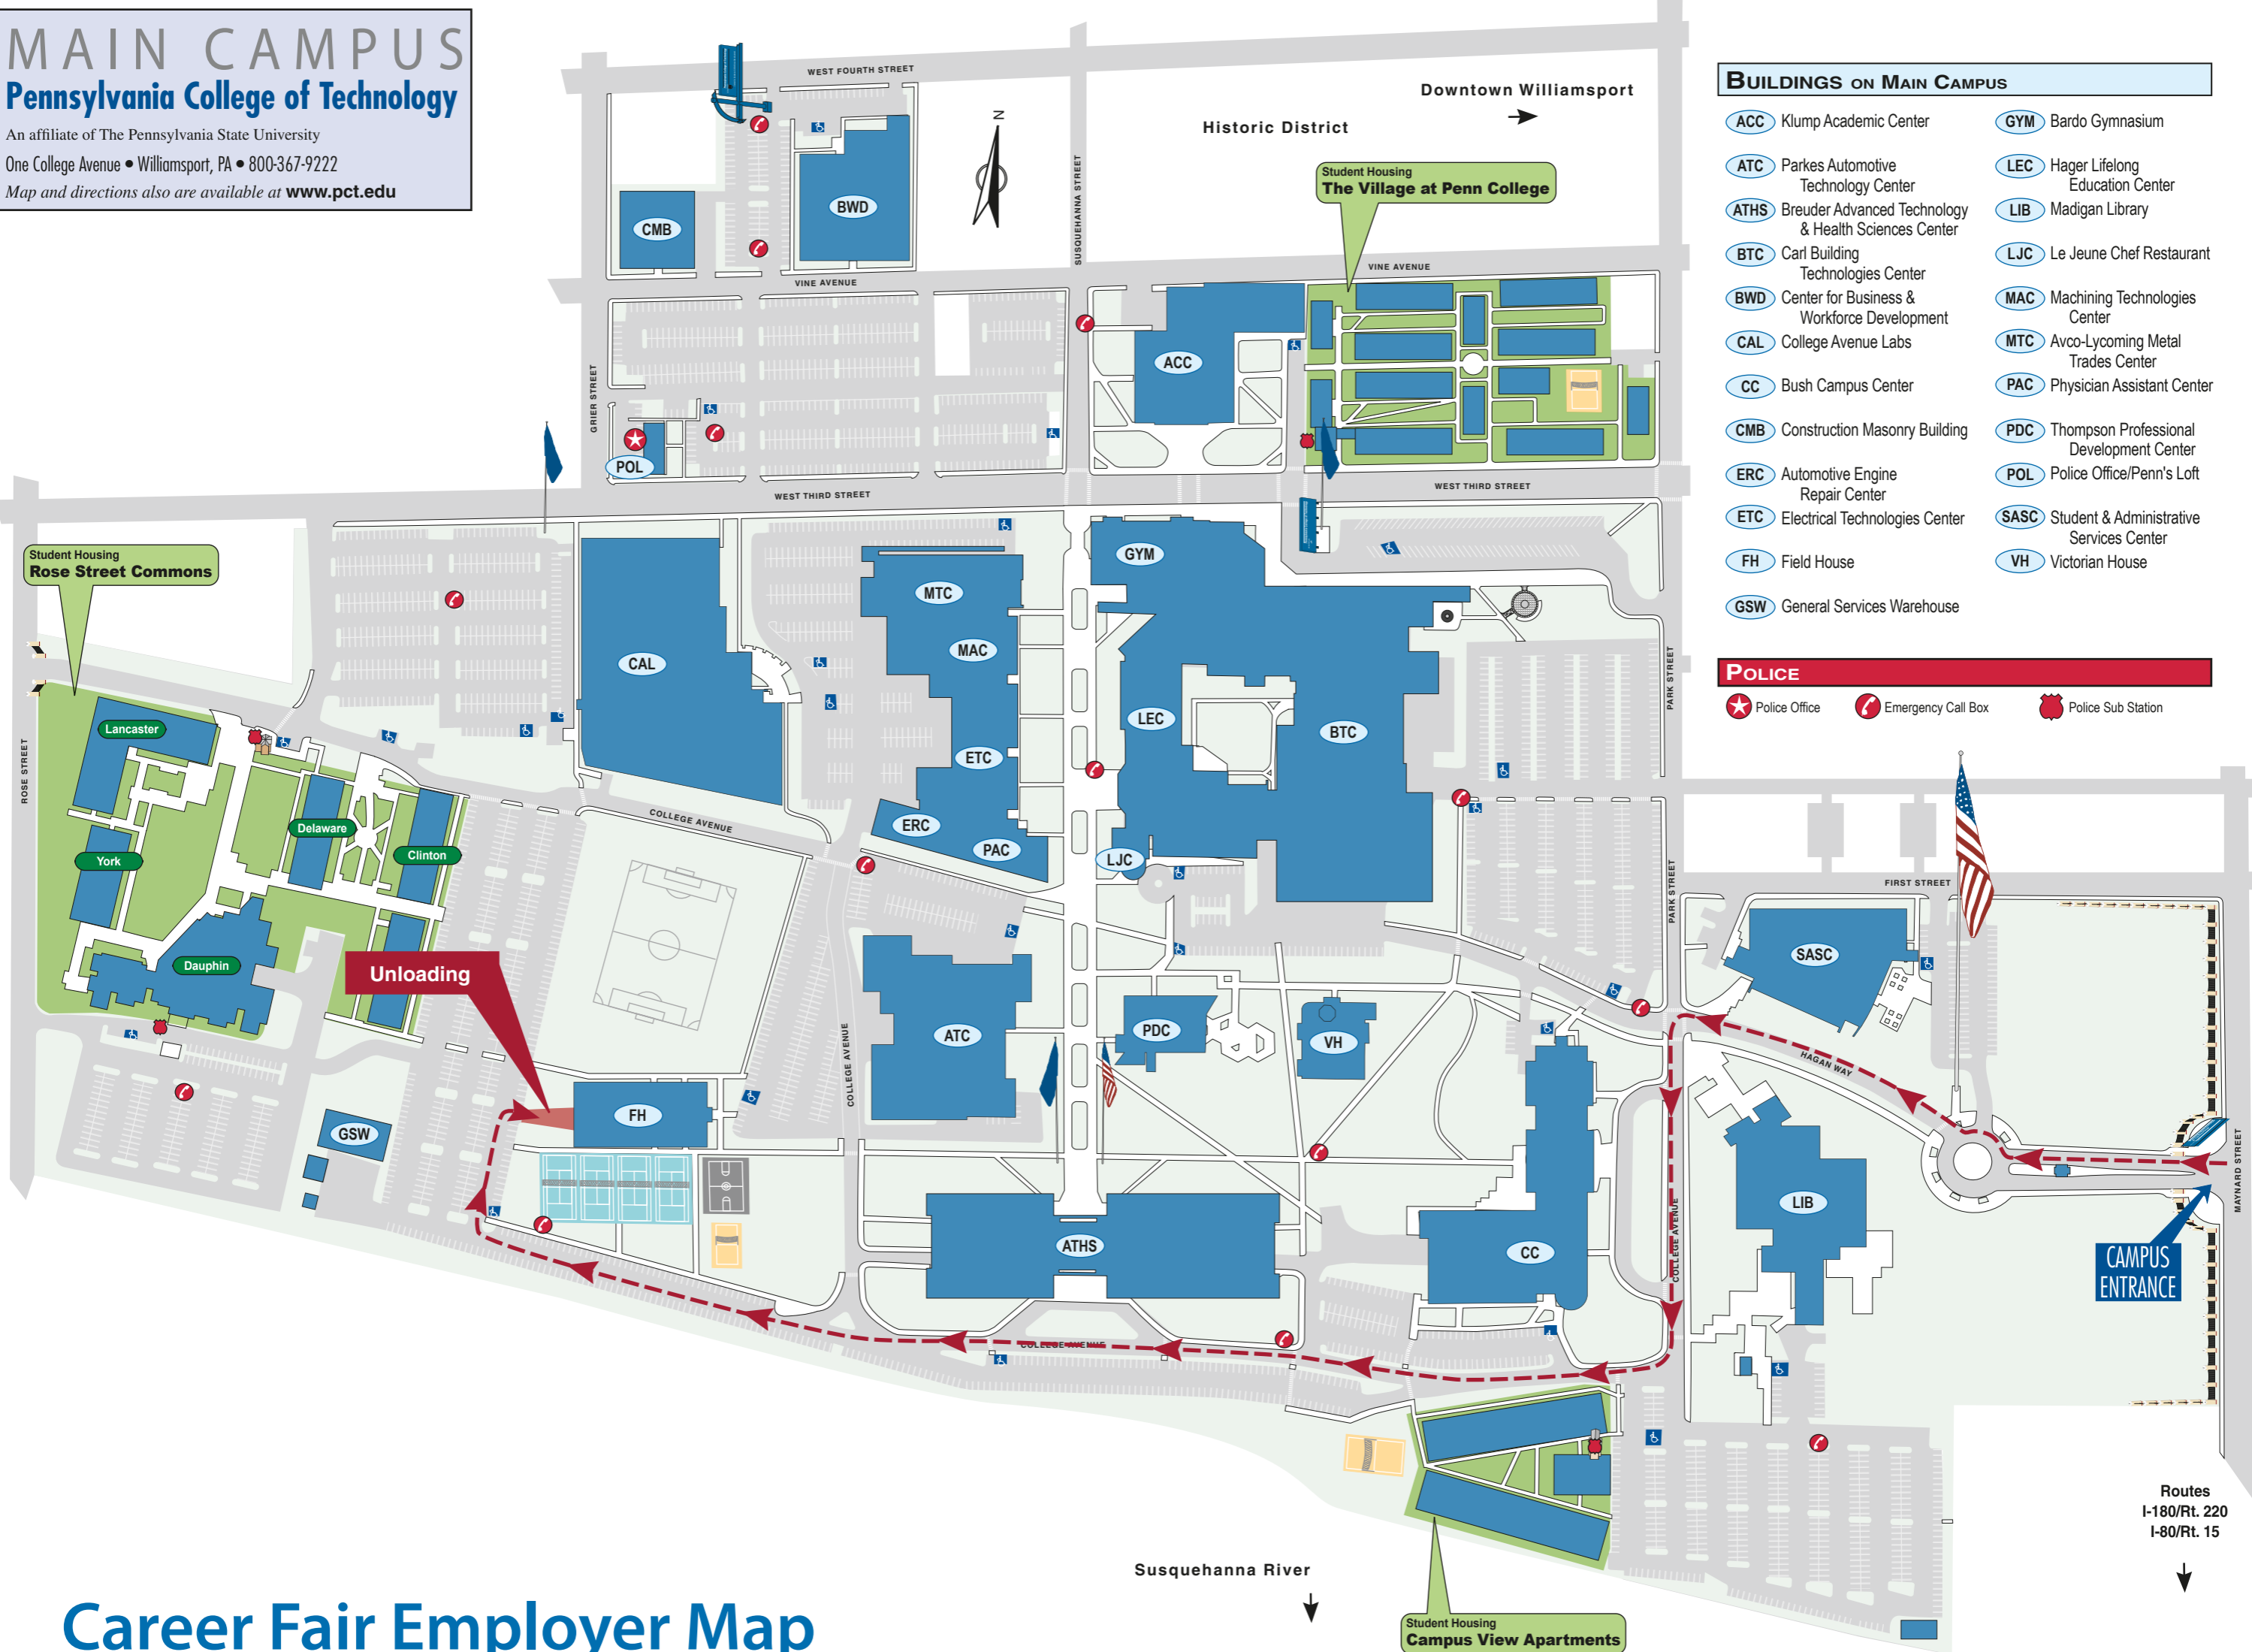

MAIN CAMPUS Pennsylvania College of Technology

An affiliate of The Pennsylvania State University
One College Avenue • Williamsport, PA • 800-367-9222
Map and directions also are available at www.pct.edu

BUILDINGS ON MAIN CAMPUS

- | | |
|--|--|
| ACC Klump Academic Center | GYM Bardo Gymnasium |
| ATC Parkes Automotive Technology Center | LEC Hager Lifelong Education Center |
| ATHS Breuder Advanced Technology & Health Sciences Center | LIB Madigan Library |
| BTC Carl Building Technologies Center | LJC Le Jeune Chef Restaurant |
| BWD Center for Business & Workforce Development | MAC Machining Technologies Center |
| CAL College Avenue Labs | MTC Avco-Lycoming Metal Trades Center |
| CC Bush Campus Center | PAC Physician Assistant Center |
| CMB Construction Masonry Building | PDC Thompson Professional Development Center |
| ERC Automotive Engine Repair Center | POL Police Office/Penn's Loft |
| ETC Electrical Technologies Center | SASC Student & Administrative Services Center |
| FH Field House | VH Victorian House |
| GSW General Services Warehouse | |

POLICE

- Police Office
- Emergency Call Box
- Police Sub Station

Unloading

CAMPUS ENTRANCE

Routes
I-180/Rt. 220
I-80/Rt. 15

Career Fair Employer Map