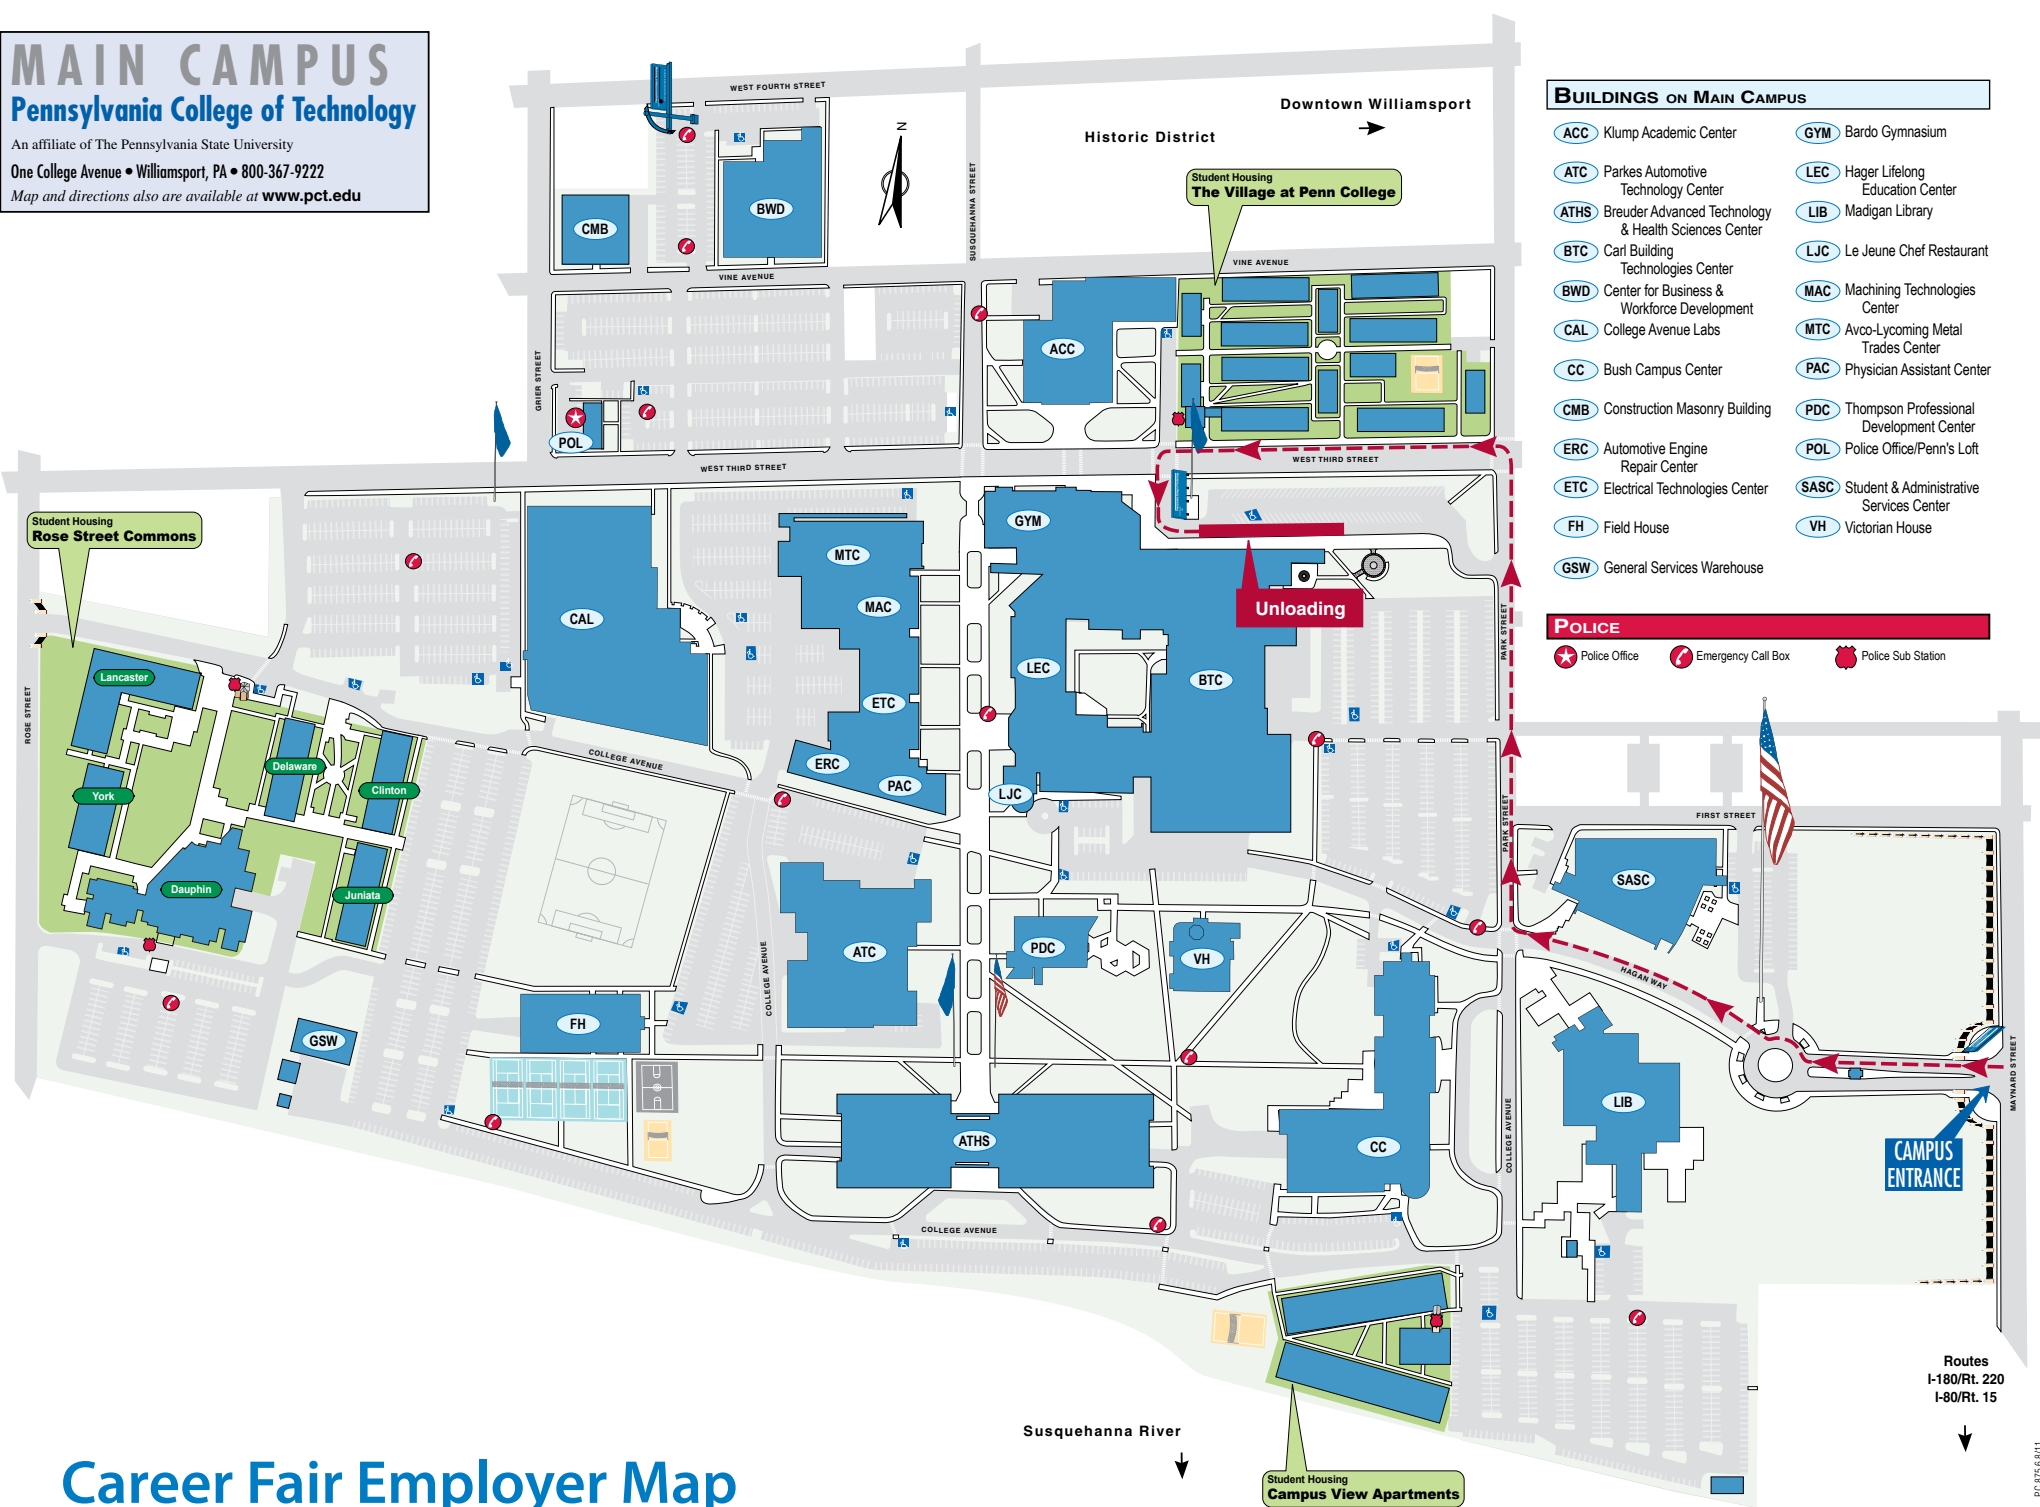

MAIN CAMPUS Pennsylvania College of Technology

An affiliate of The Pennsylvania State University

One College Avenue • Williamsport, PA • 800-367-9222

Map and directions also available at www.pct.edu

BUILDINGS ON MAIN CAMPUS

- | | |
|--|--|
| ACC Klump Academic Center | GYM Bardo Gymnasium |
| ATC Parkes Automotive Technology Center | LEC Hager Lifelong Education Center |
| ATHS Breuder Advanced Technology & Health Sciences Center | LIB Madigan Library |
| BTC Carl Building Technologies Center | LJC Le Jeune Chef Restaurant |
| BWD Center for Business & Workforce Development | MAC Machining Technologies Center |
| GAL College Avenue Labs | MTC Avco-Lycoming Metal Trades Center |
| CC Bush Campus Center | PAC Physician Assistant Center |
| CMB Construction Masonry Building | PDC Thompson Professional Development Center |
| ERC Automotive Engine Repair Center | POL Police Office/Penn's Loft |
| ETC Electrical Technologies Center | SASC Student & Administrative Services Center |
| FH Field House | VH Victorian House |
| GSW General Services Warehouse | |

POLICE

- Police Office
- Emergency Call Box
- Police Sub Station

Career Fair Employer Map

Routes
I-180/Rt. 220
I-80/Rt. 15