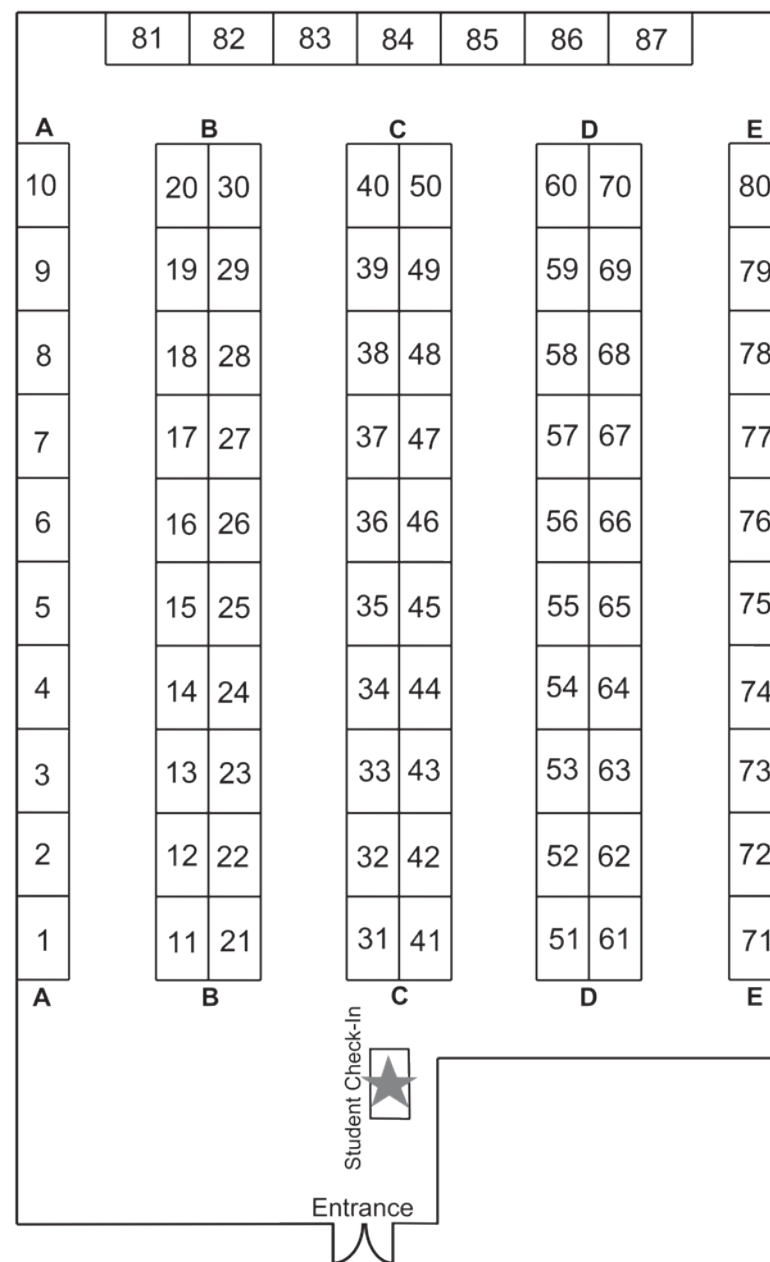

# Penn College® Career Fair – Field House

Booth #	Name of Organization	Booth #	Name of Organization	Booth #	Name of Organization
24	A. Duie Pyle, Inc.	85	Fidelity Power Systems	32	New York State Department of Transportation
17	Abel Construction Co., Inc.	78	Five Star Equipment	14	Nexgen Automation, Inc.
23	Albireo Energy	6	Foley, Incorporated	30	Plasterer Equipment Company Inc.
87	Allan Myers	55	G. L. Sayre	65	Pompey Auto Group
2	Anderson Equipment Company	10	Glenn O. Hawbaker	86	Premium Power Services, LLC
46	Avail Technologies, Inc.	42	Good's Tree and Lawn Care	19	Prime, Inc.
31	Blaise Alexander Family Dealerships	62	Groff Tractor & Equipment, LLC.	79	R.J. Fisher & Associates, Inc.
39	Blue Tree Landscaping, Inc	22	H.L. Wiker Inc	5	Reco Equipment Inc.
71	Bobby Rahal Automotive Group	7	H.O. Penn Machinery	20	River Supply Inc.
56	Boral North America	54	Hardinge Inc.	11	Scott's Landscaping Inc.
57	Brubacher Excavating, Inc.	49	Hershey Excavating, LLC	63	Shop Vac USA, LLC
61	Carlisle Construction Materials	36	Highway Equipment & Supply Co	3	Simplex Homes
4	Caterpillar	40	I.B. Abel, Inc.	15	SitelogIQ
50	CFE Inc.	45	Independence Excavating	16	SiteOne Landscape Supply
18	Ciocca Dealerships	60	Jack Giambalvo Motor Co	33	Solar Innovations
21	Clayton Homes	12	JGM Fabricators & Constructors LLC	28	SSM Group
9	Cleveland Brothers Equipment Co.	68	JLS Automation	37	Terex Corporation
58	CSTK East LLC	13	Kenworth of Pennsylvania and Motor Truck Thermoking	83	The H&K Group, Inc.
34	Cumberland Truck Equipment Co. Inc.	1	Komatsu	52	The Kaiser-Martin Group, Inc.
80	Danzer Veneer Americas, Inc	64	Landed LLC	47	The Millworks
26	Drees Homes	66	LandPro Equipment	53	Thomas Automotive
25	Dyco, Inc.	59	Liberty Excavators, Inc.	75	TOYOTA
43	EAM-Mosca Corporation	51	Love's Travel Stops & Country Stores	29	ToyotaLift Northeast, LLC
81	Earth, Turf, & Wood, Inc	73	M&M Carnot (Refrigeration)	72	Traditions of America
35	East Penn Manufacturing	27	McClung-Logan Equipment Company, Inc.	41	Transit Solutions, LLC. (DBA: TSI Video)
44	Eichenlaub, Inc.	8	Milton CAT	84	Transteck Inc.
67	Ellwood National Forge Company	48	MotorWorld	77	Wagman, Inc.
76	Enviser			69	Wayne Township Landfill
70	Evoqua Water Technologies LLC			38	Weaver Industries, Inc.
82	FedEx Freight				